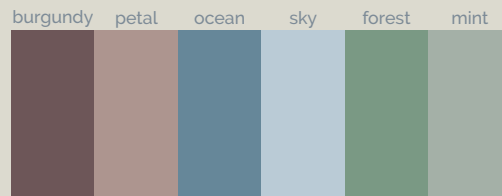

Base Slate

Standard

Ral / NCS

Naturally Made

Season

Dimensions (cm)

NOTE: Les dimensions maximales peuvent varier aprox. ± 0,5%.

acquabella