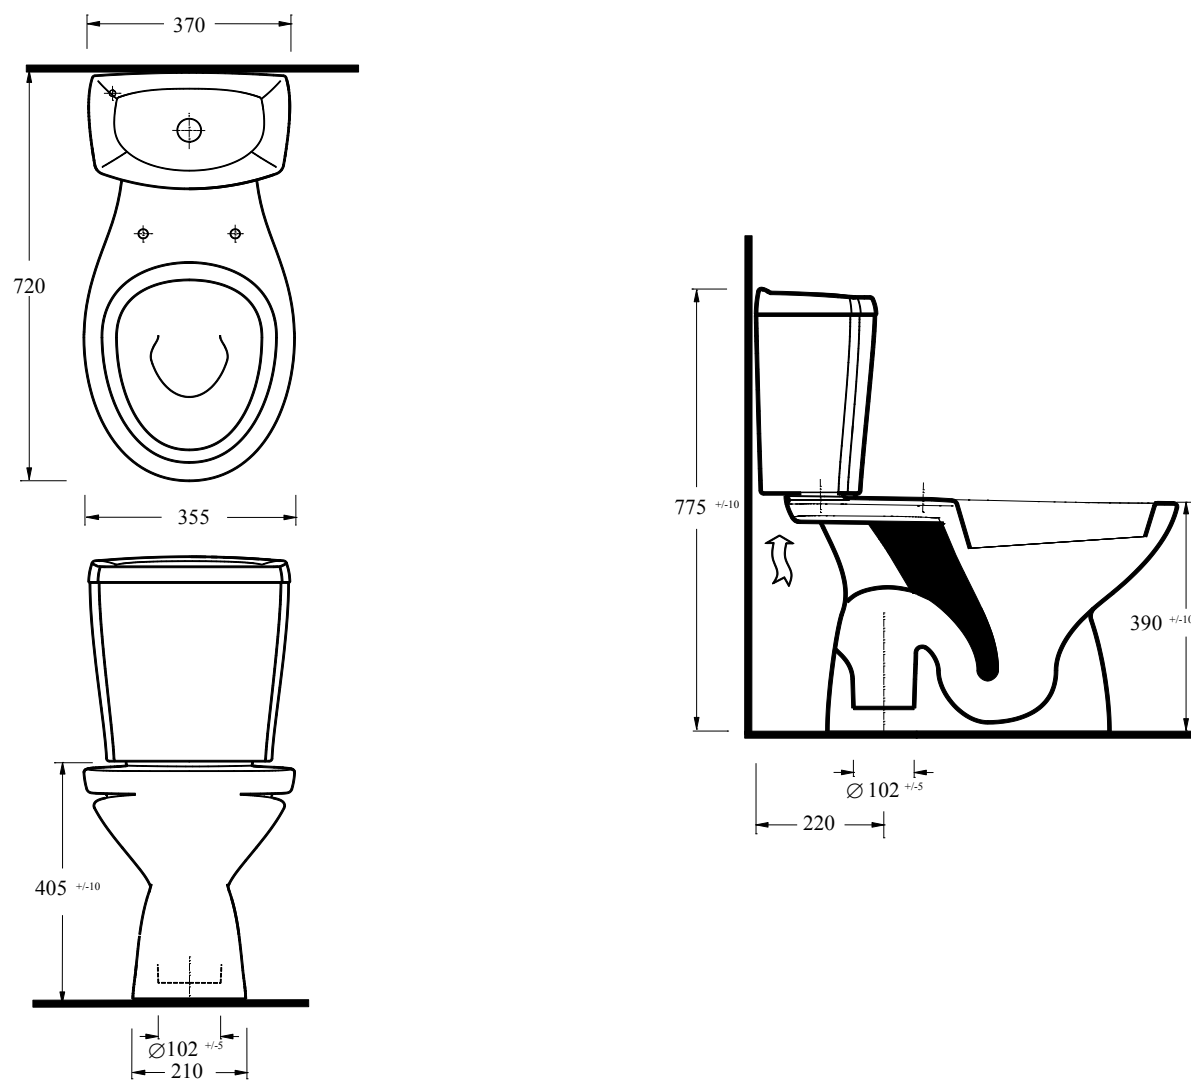

PACK WC A POSER

KALELLA SV

GD GodartDistribution

Carvin - France - Téléphone : +33 (0)3 21 79 16 79 - Fax : +33 (0)3 21 74 13 33 - www.godart-distribution.com - Email : contact@godart-distribution.com